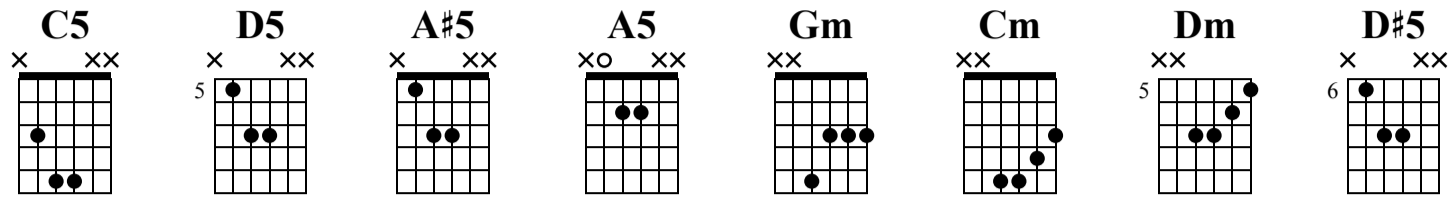

Quand la musique est bonne

www.HGuitare.com

Jean-Jacques Goldman

Standard tuning

♩ = 132

Intro

Chord progression for Intro: C5, D5, C5, A#5, C5, A5, C5.

Couplet

Chord progression for Couplet (measures 8-13): D5, C5, D5, C5, D5, C5, A#5, C5, D5, C5, D5, C5.

Chord progression for Couplet (measures 14-19): A#5, A#5, C5, C5, D5, C5, D5, C5, D5, C5, A#5, C5.

Chord progression for Couplet (measures 20-24): D5, C5, D5, C5, D5, C5, D5.

Refrain

Chord progression for Refrain (measures 25-28): Gm, Cm, Dm, Gm, Gm, Cm, Dm.

29 **Gm** **Dm** **Cm** **Dm** **D#5** **D5** **C5** **D5** **C5**

30 31 32 33

TAB

3	5	3	5	8	8	8	8	8	8	8	8	8	8	7	7	7	7	5	7	7	7	7	5
3	6	4	6	8	8	8	8	8	8	8	8	8	8	7	7	7	7	5	7	7	7	7	5
5	7	5	7	6	6	6	6	6	6	6	6	6	6	5	5	5	5	3	5	5	5	5	3